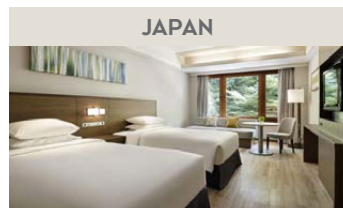

Featured Explorer Collection* Hotels & Resorts – Quick Reference Points Charts

For reservations with occupancy from 1 January 2021 – 31 March 2022

Country / Region	Dates	Room Type	Days	Club Points / Points Per Night

ASIA

Karuizawa Marriott* Hotel (continued)

12 Oct 2021 – 2 Nov 2021	Superior King Room, Guest Room, 1 King, Sofa bed, Garden View	Sun – Fri	650
	Superior Twin Room, Guest Room, 2 Twin/Single Beds, Sofa Bed		650
	King Room with View Bath, Guest Room, Bedroom 1: 1 King, Bedroom 2: 2 Twin/Single Beds Futon		950
	Twin Room with View Bath, Guest Room, North Wing		950
	Superior King Room, Guest Room, 1 King, Sofa bed, Garden View	Sat	975
	Superior Twin Room, Guest Room, 2 Twin/Single Beds, Sofa Bed		975
	King Room with View Bath, Guest Room, Bedroom 1: 1 King, Bedroom 2: 2 Twin/Single Beds Futon		1,375
	Twin Room with View Bath, Guest Room, North Wing		1,375
3 Nov 2021	Superior King Room, Guest Room, 1 King, Sofa bed, Garden View	Sun – Fri	975
	Superior Twin Room, Guest Room, 2 Twin/Single Beds, Sofa Bed		975
	King Room with View Bath, Guest Room, Bedroom 1: 1 King, Bedroom 2: 2 Twin/Single Beds Futon		1,375
	Twin Room with View Bath, Guest Room, North Wing		1,375
	Superior King Room, Guest Room, 1 King, Sofa bed, Garden View	Sat	975
	Superior Twin Room, Guest Room, 2 Twin/Single Beds, Sofa Bed		975
	King Room with View Bath, Guest Room, Bedroom 1: 1 King, Bedroom 2: 2 Twin/Single Beds Futon		1,375
	Twin Room with View Bath, Guest Room, North Wing		1,375
4 Nov 2021 – 22 Nov 2021	Superior King Room, Guest Room, 1 King, Sofa bed, Garden View	Sun – Fri	650
	Superior Twin Room, Guest Room, 2 Twin/Single Beds, Sofa Bed		650
	King Room with View Bath, Guest Room, Bedroom 1: 1 King, Bedroom 2: 2 Twin/Single Beds Futon		950
	Twin Room with View Bath, Guest Room, North Wing		950
	Superior King Room, Guest Room, 1 King, Sofa bed, Garden View	Sat	975
	Superior Twin Room, Guest Room, 2 Twin/Single Beds, Sofa Bed		975
	King Room with View Bath, Guest Room, Bedroom 1: 1 King, Bedroom 2: 2 Twin/Single Beds Futon		1,375
	Twin Room with View Bath, Guest Room, North Wing		1,375