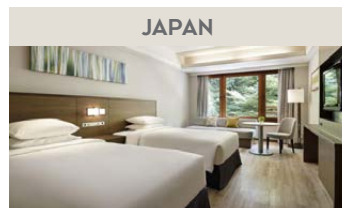

Featured Explorer Collection* Hotels & Resorts – Quick Reference Points Charts

For reservations with occupancy from 1 January 2021 – 31 March 2022

Country / Region	Dates	Room Type	Days	Club Points / Points Per Night

ASIA

Karuizawa Marriott* Hotel (continued)

19 Jul 2021	Superior King Room, Guest Room, 1 King, Sofa bed, Garden View	Sun – Fri	975
	Superior Twin Room, Guest Room, 2 Twin/Single Beds, Sofa Bed		975
	King Room with View Bath, Guest Room, Bedroom 1: 1 King, Bedroom 2: 2 Twin/Single Beds Futon		1,375
	Twin Room with View Bath, Guest Room, North Wing		1,375
	Superior King Room, Guest Room, 1 King, Sofa bed, Garden View	Sat	975
	Superior Twin Room, Guest Room, 2 Twin/Single Beds, Sofa Bed		975
	King Room with View Bath, Guest Room, Bedroom 1: 1 King, Bedroom 2: 2 Twin/Single Beds Futon		1,375
	Twin Room with View Bath, Guest Room, North Wing		1,375
20 Jul 2021 – 6 Aug 2021	Superior King Room, Guest Room, 1 King, Sofa bed, Garden View	Sun – Fri	650
	Superior Twin Room, Guest Room, 2 Twin/Single Beds, Sofa Bed		650
	King Room with View Bath, Guest Room, Bedroom 1: 1 King, Bedroom 2: 2 Twin/Single Beds Futon		950
	Twin Room with View Bath, Guest Room, North Wing		950
	Superior King Room, Guest Room, 1 King, Sofa bed, Garden View	Sat	975
	Superior Twin Room, Guest Room, 2 Twin/Single Beds, Sofa Bed		975
	King Room with View Bath, Guest Room, Bedroom 1: 1 King, Bedroom 2: 2 Twin/Single Beds Futon		1,375
	Twin Room with View Bath, Guest Room, North Wing		1,375
7 Aug 2021 – 15 Aug 2021	Superior King Room, Guest Room, 1 King, Sofa bed, Garden View	Sun – Fri	1,225
	Superior Twin Room, Guest Room, 2 Twin/Single Beds, Sofa Bed		1,225
	King Room with View Bath, Guest Room, Bedroom 1: 1 King, Bedroom 2: 2 Twin/Single Beds Futon		1,625
	Twin Room with View Bath, Guest Room, North Wing		1,625
	Superior King Room, Guest Room, 1 King, Sofa bed, Garden View	Sat	1,225
	Superior Twin Room, Guest Room, 2 Twin/Single Beds, Sofa Bed		1,225
	King Room with View Bath, Guest Room, Bedroom 1: 1 King, Bedroom 2: 2 Twin/Single Beds Futon		1,625
	Twin Room with View Bath, Guest Room, North Wing		1,625