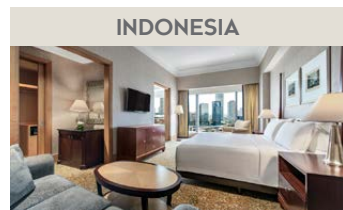

Featured Explorer Collection* Hotels & Resorts – Quick Reference Points Charts

For reservations with occupancy from 1 January 2021 – 31 March 2022

Country / Region	Dates	Room Type	Days	Club Points / Points Per Night

ASIA

The Ritz-Carlton Jakarta, Mega Kuningan (continued)

1 Jun 2021 – 31 Mar 2022	Grand Room, Guest Room, 1 King, City View	Sun – Sat	325
	Grand Room, Guest Room, 2 Double, City View		325
	Grand Club, Club Lounge Access, Guest Room, 1 King, City View, HighFloor		450
	Mayfair Suite, Club Lounge Access, 1 Bedroom Junior Suite, 1 King, City View		550