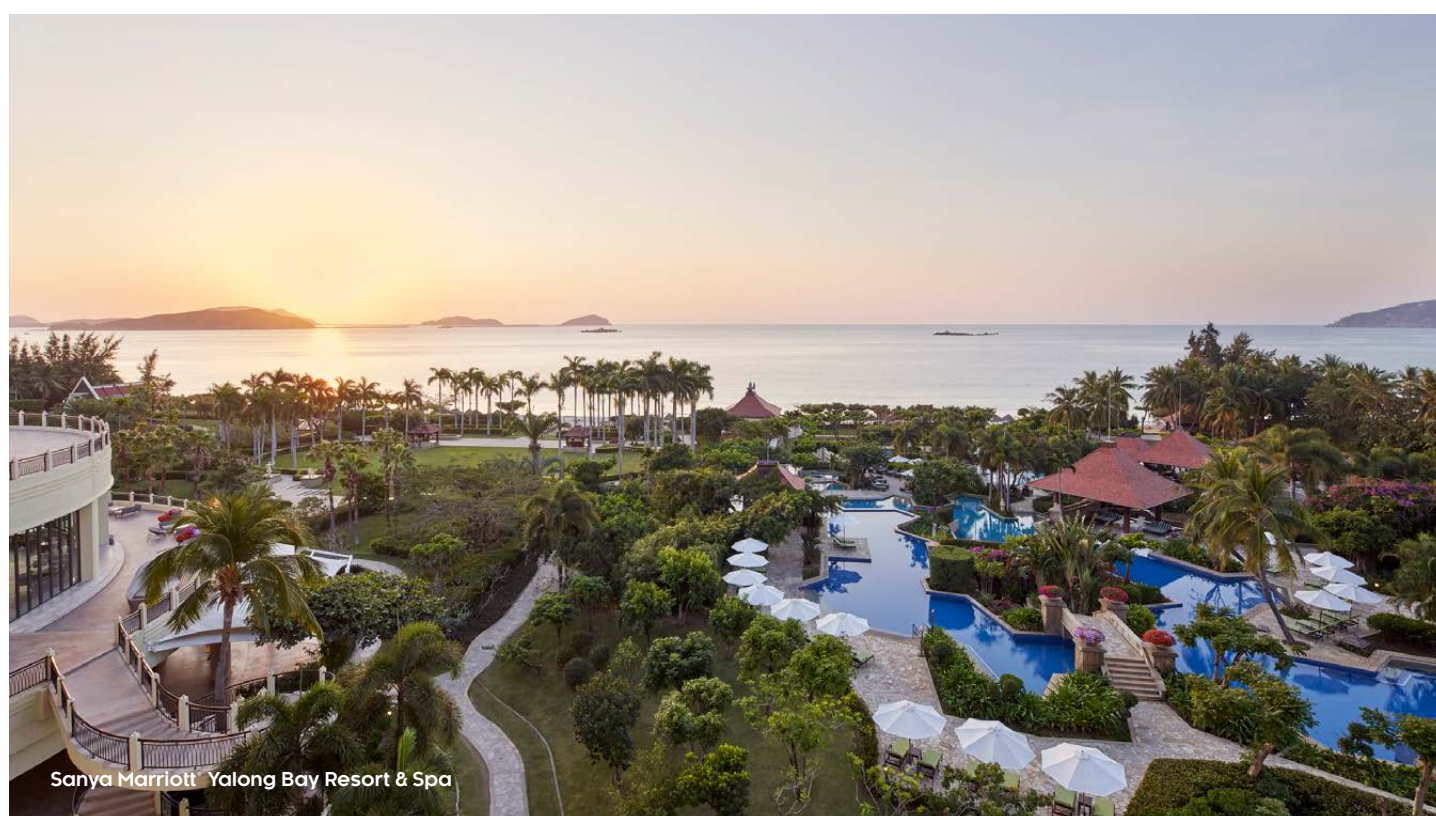

ASIA

Sanya Marriott* Yalong Bay Resort & Spa (continued)

1 Sep 2021 – 29 Sep 2021	Scenic, Deluxe Guest Room, 1King, Garden View, Balcony	Sun – Sat	450
	Scenic, Deluxe Guest Room, 2 Double, Garden View, Balcony		
30 Sep 2021 – 7 Oct 2021	Scenic, Deluxe Guest Room, 1King, Garden View, Balcony	Sun – Sat	800
	Scenic, Deluxe Guest Room, 2 Double, Garden View, Balcony		
8 Oct 2021 – 30 Nov 2021	Scenic, Deluxe Guest Room, 1King, Garden View, Balcony	Sun – Sat	450
	Scenic, Deluxe Guest Room, 2 Double, Garden View, Balcony		
1 Dec 2021 – 29 Dec 2021	Scenic, Deluxe Guest Room, 1King, Garden View, Balcony	Sun – Sat	625
	Scenic, Deluxe Guest Room, 2 Double, Garden View, Balcony		
30 Dec 2021 – 2 Jan 2022	Scenic, Deluxe Guest Room, 1King, Garden View, Balcony	Sun – Sat	800
	Scenic, Deluxe Guest Room, 2 Double, Garden View, Balcony		
3 Jan 2022 – 30 Jan 2022	Scenic, Deluxe Guest Room, 1King, Garden View, Balcony	Sun – Sat	625
	Scenic, Deluxe Guest Room, 2 Double, Garden View, Balcony		
31 Jan 2022 – 15 Feb 2022	Scenic, Deluxe Guest Room, 1King, Garden View, Balcony	Sun – Sat	1,450
	Scenic, Deluxe Guest Room, 2 Double, Garden View, Balcony		
16 Feb 2022 – 31 Mar 2022	Scenic, Deluxe Guest Room, 1King, Garden View, Balcony	Sun – Sat	625
	Scenic, Deluxe Guest Room, 2 Double, Garden View, Balcony		