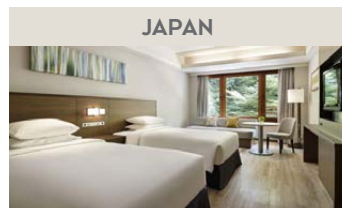

Featured Explorer Collection* Hotels & Resorts – Quick Reference Points Charts

For reservations with occupancy from 1 January 2021 – 31 March 2022

Country / Region	Dates	Room Type	Days	Club Points / Points Per Night

ASIA

Karuizawa Marriott* Hotel (continued)

23 Sep 2021	Superior King Room, Guest Room, 1 King, Sofa bed, Garden View	Sun – Fri	975
	Superior Twin Room, Guest Room, 2 Twin/Single Beds, Sofa Bed		975
	King Room with View Bath, Guest Room, Bedroom 1: 1 King, Bedroom 2: 2 Twin/Single Beds Futon		1,375
	Twin Room with View Bath, Guest Room, North Wing		1,375
	Superior King Room, Guest Room, 1 King, Sofa bed, Garden View	Sat	975
	Superior Twin Room, Guest Room, 2 Twin/Single Beds, Sofa Bed		975
	King Room with View Bath, Guest Room, Bedroom 1: 1 King, Bedroom 2: 2 Twin/Single Beds Futon		1,375
	Twin Room with View Bath, Guest Room, North Wing		1,375
24 Sep 2021 – 10 Oct 2021	Superior King Room, Guest Room, 1 King, Sofa bed, Garden View	Sun – Fri	650
	Superior Twin Room, Guest Room, 2 Twin/Single Beds, Sofa Bed		650
	King Room with View Bath, Guest Room, Bedroom 1: 1 King, Bedroom 2: 2 Twin/Single Beds Futon		950
	Twin Room with View Bath, Guest Room, North Wing		950
	Superior King Room, Guest Room, 1 King, Sofa bed, Garden View	Sat	975
	Superior Twin Room, Guest Room, 2 Twin/Single Beds, Sofa Bed		975
	King Room with View Bath, Guest Room, Bedroom 1: 1 King, Bedroom 2: 2 Twin/Single Beds Futon		1,375
	Twin Room with View Bath, Guest Room, North Wing		1,375
11 Oct 2021	Superior King Room, Guest Room, 1 King, Sofa bed, Garden View	Sun – Fri	975
	Superior Twin Room, Guest Room, 2 Twin/Single Beds, Sofa Bed		975
	King Room with View Bath, Guest Room, Bedroom 1: 1 King, Bedroom 2: 2 Twin/Single Beds Futon		1,375
	Twin Room with View Bath, Guest Room, North Wing		1,375
	Superior King Room, Guest Room, 1 King, Sofa bed, Garden View	Sat	975
	Superior Twin Room, Guest Room, 2 Twin/Single Beds, Sofa Bed		975
	King Room with View Bath, Guest Room, Bedroom 1: 1 King, Bedroom 2: 2 Twin/Single Beds Futon		1,375
	Twin Room with View Bath, Guest Room, North Wing		1,375