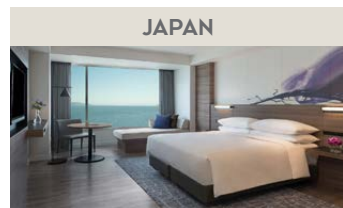

Featured Explorer Collection* Hotels & Resorts – Quick Reference Points Charts

For reservations with occupancy from 1 January 2021 – 31 March 2022

Country / Region	Dates	Room Type	Days	Club Points / Points Per Night

ASIA