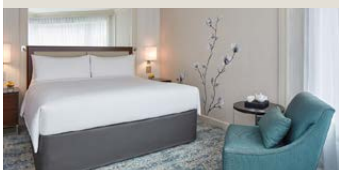

HONG KONG SAR

JW Marriott* Hotel Hong Kong

1 Apr – 30 Jun 2021	Guest Room, 1 King, City View	Mon – Thu	1,125
		Fri – Sun	1,075
1 Jul 2021 – 31 Aug 2021		Mon – Thu	1,050
		Fri – Sun	1,050
1 Sep 2021 – 31 Dec 2021		Mon – Thu	1,125
		Fri – Sun	1,075
1 Jan 2022 – 28 Feb 2022		Mon – Thu	1,050
		Fri – Sun	1,050
1 Mar 2022 – 31 Mar 2022		Mon – Thu	1,125
		Fri – Sun	1,075