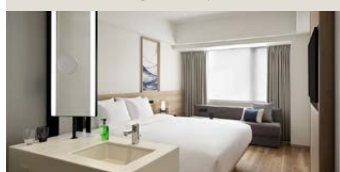

JAPAN

Fairfield by Marriott® Osaka Namba

Recently Added

10 Jan 2021 – 31 Dec 2021	Standard, Guest Room, 1 King, City View	Sun – Sat	300
	Standard, Guest Room, 2 Twin/Single Bed(s), City View		300
	Superior, Guest Room, 1 King, City View, Upper Floor		325
	Superior, Guest Room, 2 Twin/Single Bed(s), Sofa Bed, City View, Upper Floor		325