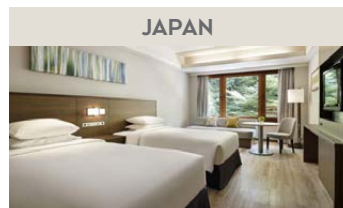

Featured Explorer Collection* Hotels & Resorts – Quick Reference Points Charts

For reservations with occupancy from 1 January 2021 – 31 March 2022

Country / Region	Dates	Room Type	Days	Club Points / Points Per Night

ASIA

Karuizawa Marriott* Hotel (continued)

12 Feb 2022 – 20 Mar 2022	Superior King Room, Guest Room, 1 King, Sofa bed, Garden View	Sun – Fri	650
	Superior Twin Room, Guest Room, 2 Twin/Single Beds, Sofa Bed		650
	King Room with View Bath, Guest Room, Bedroom 1: 1 King, Bedroom 2: 2 Twin/Single Beds Futon		950
	Twin Room with View Bath, Guest Room, North Wing		950
	Superior King Room, Guest Room, 1 King, Sofa bed, Garden View	Sat	975
	Superior Twin Room, Guest Room, 2 Twin/Single Beds, Sofa Bed		975
	King Room with View Bath, Guest Room, Bedroom 1: 1 King, Bedroom 2: 2 Twin/Single Beds Futon		1,375
	Twin Room with View Bath, Guest Room, North Wing		1,375
21 Mar 2022	Superior King Room, Guest Room, 1 King, Sofa bed, Garden View	Sun – Fri	975
	Superior Twin Room, Guest Room, 2 Twin/Single Beds, Sofa Bed		975
	King Room with View Bath, Guest Room, Bedroom 1: 1 King, Bedroom 2: 2 Twin/Single Beds Futon		1,375
	Twin Room with View Bath, Guest Room, North Wing		1,375
	Superior King Room, Guest Room, 1 King, Sofa bed, Garden View	Sat	975
	Superior Twin Room, Guest Room, 2 Twin/Single Beds, Sofa Bed		975
	King Room with View Bath, Guest Room, Bedroom 1: 1 King, Bedroom 2: 2 Twin/Single Beds Futon		1,375
	Twin Room with View Bath, Guest Room, North Wing		1,375
22 Mar 2022 – 31 Mar 2022	Superior King Room, Guest Room, 1 King, Sofa bed, Garden View	Sun – Fri	650
	Superior Twin Room, Guest Room, 2 Twin/Single Beds, Sofa Bed		650
	King Room with View Bath, Guest Room, Bedroom 1: 1 King, Bedroom 2: 2 Twin/Single Beds Futon		950
	Twin Room with View Bath, Guest Room, North Wing		950
	Superior King Room, Guest Room, 1 King, Sofa bed, Garden View	Sat	975
	Superior Twin Room, Guest Room, 2 Twin/Single Beds, Sofa Bed		975
	King Room with View Bath, Guest Room, Bedroom 1: 1 King, Bedroom 2: 2 Twin/Single Beds Futon		1,375
	Twin Room with View Bath, Guest Room, North Wing		1,375