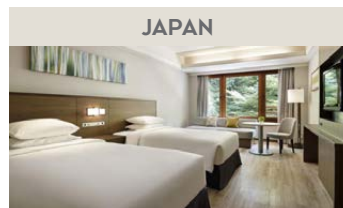

Featured Explorer Collection* Hotels & Resorts – Quick Reference Points Charts

For reservations with occupancy from 1 January 2021 – 31 March 2022

Country / Region	Dates	Room Type	Days	Club Points / Points Per Night

ASIA

Karuizawa Marriott* Hotel (continued)

24 Dec 2021 – 29 Dec 2021	Superior King Room, Guest Room, 1 King, Sofa bed, Garden View	Sun – Fri	650
	Superior Twin Room, Guest Room, 2 Twin/Single Beds, Sofa Bed		650
	King Room with View Bath, Guest Room, Bedroom 1: 1 King, Bedroom 2: 2 Twin/Single Beds Futon		950
	Twin Room with View Bath, Guest Room, North Wing		950
	Superior King Room, Guest Room, 1 King, Sofa bed, Garden View	Sat	975
	Superior Twin Room, Guest Room, 2 Twin/Single Beds, Sofa Bed		975
	King Room with View Bath, Guest Room, Bedroom 1: 1 King, Bedroom 2: 2 Twin/Single Beds Futon		1,375
	Twin Room with View Bath, Guest Room, North Wing		1,375
30 Dec 2021 – 3 Jan 2022	Superior King Room, Guest Room, 1 King, Sofa bed, Garden View	Sun – Fri	1,225
	Superior Twin Room, Guest Room, 2 Twin/Single Beds, Sofa Bed		1,225
	King Room with View Bath, Guest Room, Bedroom 1: 1 King, Bedroom 2: 2 Twin/Single Beds Futon		1,625
	Twin Room with View Bath, Guest Room, North Wing		1,625
	Superior King Room, Guest Room, 1 King, Sofa bed, Garden View	Sat	1,225
	Superior Twin Room, Guest Room, 2 Twin/Single Beds, Sofa Bed		1,225
	King Room with View Bath, Guest Room, Bedroom 1: 1 King, Bedroom 2: 2 Twin/Single Beds Futon		1,625
	Twin Room with View Bath, Guest Room, North Wing		1,625
4 Jan 2022 – 9 Jan 2022	Superior King Room, Guest Room, 1 King, Sofa bed, Garden View	Sun – Fri	650
	Superior Twin Room, Guest Room, 2 Twin/Single Beds, Sofa Bed		650
	King Room with View Bath, Guest Room, Bedroom 1: 1 King, Bedroom 2: 2 Twin/Single Beds Futon		950
	Twin Room with View Bath, Guest Room, North Wing		950
	Superior King Room, Guest Room, 1 King, Sofa bed, Garden View	Sat	975
	Superior Twin Room, Guest Room, 2 Twin/Single Beds, Sofa Bed		975
	King Room with View Bath, Guest Room, Bedroom 1: 1 King, Bedroom 2: 2 Twin/Single Beds Futon		1,375
	Twin Room with View Bath, Guest Room, North Wing		1,375