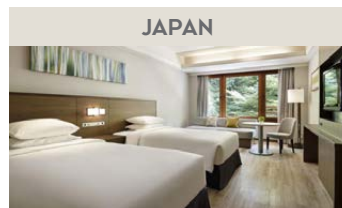

Featured Explorer Collection* Hotels & Resorts – Quick Reference Points Charts

For reservations with occupancy from 1 January 2021 – 31 March 2022

Country / Region	Dates	Room Type	Days	Club Points / Points Per Night

ASIA

Karuizawa Marriott* Hotel (continued)

23 Nov 2021	Superior King Room, Guest Room, 1 King, Sofa bed, Garden View	Sun – Fri	975
	Superior Twin Room, Guest Room, 2 Twin/Single Beds, Sofa Bed		975
	King Room with View Bath, Guest Room, Bedroom 1: 1 King, Bedroom 2: 2 Twin/Single Beds Futon		1,375
	Twin Room with View Bath, Guest Room, North Wing		1,375
	Superior King Room, Guest Room, 1 King, Sofa bed, Garden View	Sat	975
	Superior Twin Room, Guest Room, 2 Twin/Single Beds, Sofa Bed		975
	King Room with View Bath, Guest Room, Bedroom 1: 1 King, Bedroom 2: 2 Twin/Single Beds Futon		1,375
	Twin Room with View Bath, Guest Room, North Wing		1,375
24 Nov 2021 – 22 Dec 2021	Superior King Room, Guest Room, 1 King, Sofa bed, Garden View	Sun – Fri	650
	Superior Twin Room, Guest Room, 2 Twin/Single Beds, Sofa Bed		650
	King Room with View Bath, Guest Room, Bedroom 1: 1 King, Bedroom 2: 2 Twin/Single Beds Futon		950
	Twin Room with View Bath, Guest Room, North Wing		950
	Superior King Room, Guest Room, 1 King, Sofa bed, Garden View	Sat	975
	Superior Twin Room, Guest Room, 2 Twin/Single Beds, Sofa Bed		975
	King Room with View Bath, Guest Room, Bedroom 1: 1 King, Bedroom 2: 2 Twin/Single Beds Futon		1,375
	Twin Room with View Bath, Guest Room, North Wing		1,375
23 Dec 2021	Superior King Room, Guest Room, 1 King, Sofa bed, Garden View	Sun – Fri	975
	Superior Twin Room, Guest Room, 2 Twin/Single Beds, Sofa Bed		975
	King Room with View Bath, Guest Room, Bedroom 1: 1 King, Bedroom 2: 2 Twin/Single Beds Futon		1,375
	Twin Room with View Bath, Guest Room, North Wing		1,375
	Superior King Room, Guest Room, 1 King, Sofa bed, Garden View	Sat	975
	Superior Twin Room, Guest Room, 2 Twin/Single Beds, Sofa Bed		975
	King Room with View Bath, Guest Room, Bedroom 1: 1 King, Bedroom 2: 2 Twin/Single Beds Futon		1,375
	Twin Room with View Bath, Guest Room, North Wing		1,375