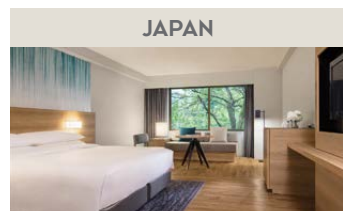

ASIA

JAPAN

Sheraton Grande Tokyo Bay

Recently Added

1 Jul 2021 – 31 Mar 2022	Park Wing 2 Beds, Guest Room, 2 Double, Park Wing	Sun – Sat	900
	Family Premium 5 Beds, Club Lounge Access, 5 Twin/Single Bed(s), Corner Room		1,525