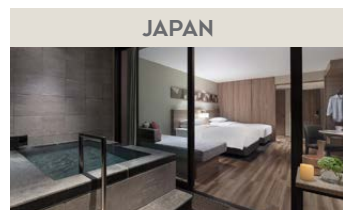

ASIA

JAPAN

Sheraton Grande Tokyo Bay

Recently Added

1 Jul 2021 – 31 Mar 2022	Park Wing 2 Beds, Guest Room, 2 Double, Park Wing	Sun – Sat	900
	Family Premium 5 Beds, Club Lounge Access, 5 Twin/Single Bed(s), Corner Room		1,525

JAPAN

Fuji Marriott* Hotel Lake Yamanaka

Recently Added

1 Jul 2021 – 21 Jul 2021	Superior Twin, Guest Room, 2 Twin/Single Bed(s), Sofa bed, Trundle Bed	Sun – Sat	775
22 Jul 2021 – 5 Sep 2021			1,200
6 Sep 2021 – 29 Dec 2021			775
30 Dec 2021 – 3 Jan 2022			1,200
4 Jan 2022 – 31 Mar 2022			775