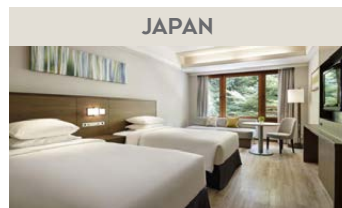

Featured Explorer Collection* Hotels & Resorts – Quick Reference Points Charts

For reservations with occupancy from 1 January 2021 – 31 March 2022

Country / Region	Dates	Room Type	Days	Club Points / Points Per Night

ASIA

Karuizawa Marriott* Hotel

1 Apr 2021 – 28 Apr 2021	Superior King Room, Guest Room, 1 King, Sofa bed, Garden View	Sun – Fri	650
	Superior Twin Room, Guest Room, 2 Twin/Single Beds, Sofa Bed		650
	King Room with View Bath, Guest Room, Bedroom 1: 1 King, Bedroom 2: 2 Twin/Single Beds Futon		950
	Twin Room with View Bath, Guest Room, North Wing		950
	Superior King Room, Guest Room, 1 King, Sofa bed, Garden View	Sat	975
	Superior Twin Room, Guest Room, 2 Twin/Single Beds, Sofa Bed		975
	King Room with View Bath, Guest Room, Bedroom 1: 1 King, Bedroom 2: 2 Twin/Single Beds Futon		1,375
	Twin Room with View Bath, Guest Room, North Wing		1,375
29 Apr 2021 – 5 May 2021	Superior King Room, Guest Room, 1 King, Sofa bed, Garden View	Sun – Fri	1,225
	Superior Twin Room, Guest Room, 2 Twin/Single Beds, Sofa Bed		1,225
	King Room with View Bath, Guest Room, Bedroom 1: 1 King, Bedroom 2: 2 Twin/Single Beds Futon		1,625
	Twin Room with View Bath, Guest Room, North Wing		1,625
	Superior King Room, Guest Room, 1 King, Sofa bed, Garden View	Sat	1,225
	Superior Twin Room, Guest Room, 2 Twin/Single Beds, Sofa Bed		1,225
	King Room with View Bath, Guest Room, Bedroom 1: 1 King, Bedroom 2: 2 Twin/Single Beds Futon		1,625
	Twin Room with View Bath, Guest Room, North Wing		1,625
6 May 2021 – 18 Jul 2021	Superior King Room, Guest Room, 1 King, Sofa bed, Garden View	Sun – Fri	650
	Superior Twin Room, Guest Room, 2 Twin/Single Beds, Sofa Bed		650
	King Room with View Bath, Guest Room, Bedroom 1: 1 King, Bedroom 2: 2 Twin/Single Beds Futon		950
	Twin Room with View Bath, Guest Room, North Wing		950
	Superior King Room, Guest Room, 1 King, Sofa bed, Garden View	Sat	975
	Superior Twin Room, Guest Room, 2 Twin/Single Beds, Sofa Bed		975
	King Room with View Bath, Guest Room, Bedroom 1: 1 King, Bedroom 2: 2 Twin/Single Beds Futon		1,375
	Twin Room with View Bath, Guest Room, North Wing		1,375