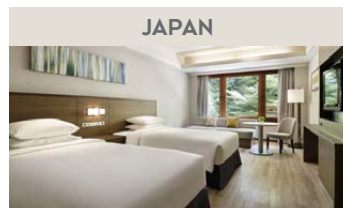

Featured Explorer Collection* Hotels & Resorts – Quick Reference Points Charts

For reservations with occupancy from 1 January 2021 – 31 March 2022

Country / Region	Dates	Room Type	Days	Club Points / Points Per Night

ASIA

Karuizawa Marriott* Hotel (continued)

16 Aug 2021 – 19 Sep 2021	Superior King Room, Guest Room, 1 King, Sofa bed, Garden View	Sun – Fri	650
	Superior Twin Room, Guest Room, 2 Twin/Single Beds, Sofa Bed		650
	King Room with View Bath, Guest Room, Bedroom 1: 1 King, Bedroom 2: 2 Twin/Single Beds Futon		950
	Twin Room with View Bath, Guest Room, North Wing		950
	Superior King Room, Guest Room, 1 King, Sofa bed, Garden View	Sat	975
	Superior Twin Room, Guest Room, 2 Twin/Single Beds, Sofa Bed		975
	King Room with View Bath, Guest Room, Bedroom 1: 1 King, Bedroom 2: 2 Twin/Single Beds Futon		1,375
	Twin Room with View Bath, Guest Room, North Wing		1,375
20 Sep 2021	Superior King Room, Guest Room, 1 King, Sofa bed, Garden View	Sun – Fri	975
	Superior Twin Room, Guest Room, 2 Twin/Single Beds, Sofa Bed		975
	King Room with View Bath, Guest Room, Bedroom 1: 1 King, Bedroom 2: 2 Twin/Single Beds Futon		1,375
	Twin Room with View Bath, Guest Room, North Wing		1,375
	Superior King Room, Guest Room, 1 King, Sofa bed, Garden View	Sat	975
	Superior Twin Room, Guest Room, 2 Twin/Single Beds, Sofa Bed		975
	King Room with View Bath, Guest Room, Bedroom 1: 1 King, Bedroom 2: 2 Twin/Single Beds Futon		1,375
	Twin Room with View Bath, Guest Room, North Wing		1,375
21 Sep 2021 – 22 Sep 2021	Superior King Room, Guest Room, 1 King, Sofa bed, Garden View	Sun – Fri	650
	Superior Twin Room, Guest Room, 2 Twin/Single Beds, Sofa Bed		650
	King Room with View Bath, Guest Room, Bedroom 1: 1 King, Bedroom 2: 2 Twin/Single Beds Futon		950
	Twin Room with View Bath, Guest Room, North Wing		950
	Superior King Room, Guest Room, 1 King, Sofa bed, Garden View	Sat	975
	Superior Twin Room, Guest Room, 2 Twin/Single Beds, Sofa Bed		975
	King Room with View Bath, Guest Room, Bedroom 1: 1 King, Bedroom 2: 2 Twin/Single Beds Futon		1,375
	Twin Room with View Bath, Guest Room, North Wing		1,375