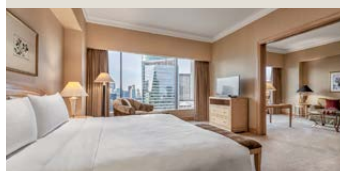

INDONESIA

JW Marriott* Jakarta

1 Apr 2021 – 31 May 2021	Deluxe Room, Guest Room, 1 King, City View	Sun – Sat	200
	Deluxe Room, Guest Room, 2 Twin/Single Bed(s), City View		200
	Executive Room, Executive Lounge Access, Guest room, 1 King, City View, High Floor		325
	Governor Suite, Executive Lounge Access, 1 Bedroom Suite, 1 King, City View, High Floor		425
1 Jun 2021 – 31 Mar 2022	Deluxe Room, Guest Room, 1 King, City View	Sun – Sat	275
	Deluxe Room, Guest Room, 2 Twin/Single Bed(s), City View		275
	Executive Room, Executive Lounge Access, Guest room, 1 King, City View, High Floor		400
	Governor Suite, Executive Lounge Access, 1 Bedroom Suite, 1 King, City View, High Floor		500