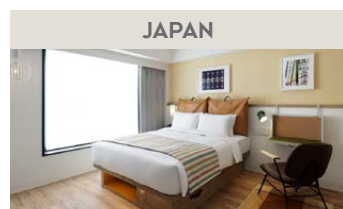

JAPAN

Moxy Kyoto Nijo

Recently Added

1 Jul 2021 – 31 Dec 2021	Ume Standard Queen, Guest Room or 2 Twin/Single Bed(s), 1 Queen, Low Floor	Sun – Sat	300
	Momiji Select Queen, Guest Room, 1 Queen or 2 Twin/Single Bed(s), High Floor		325