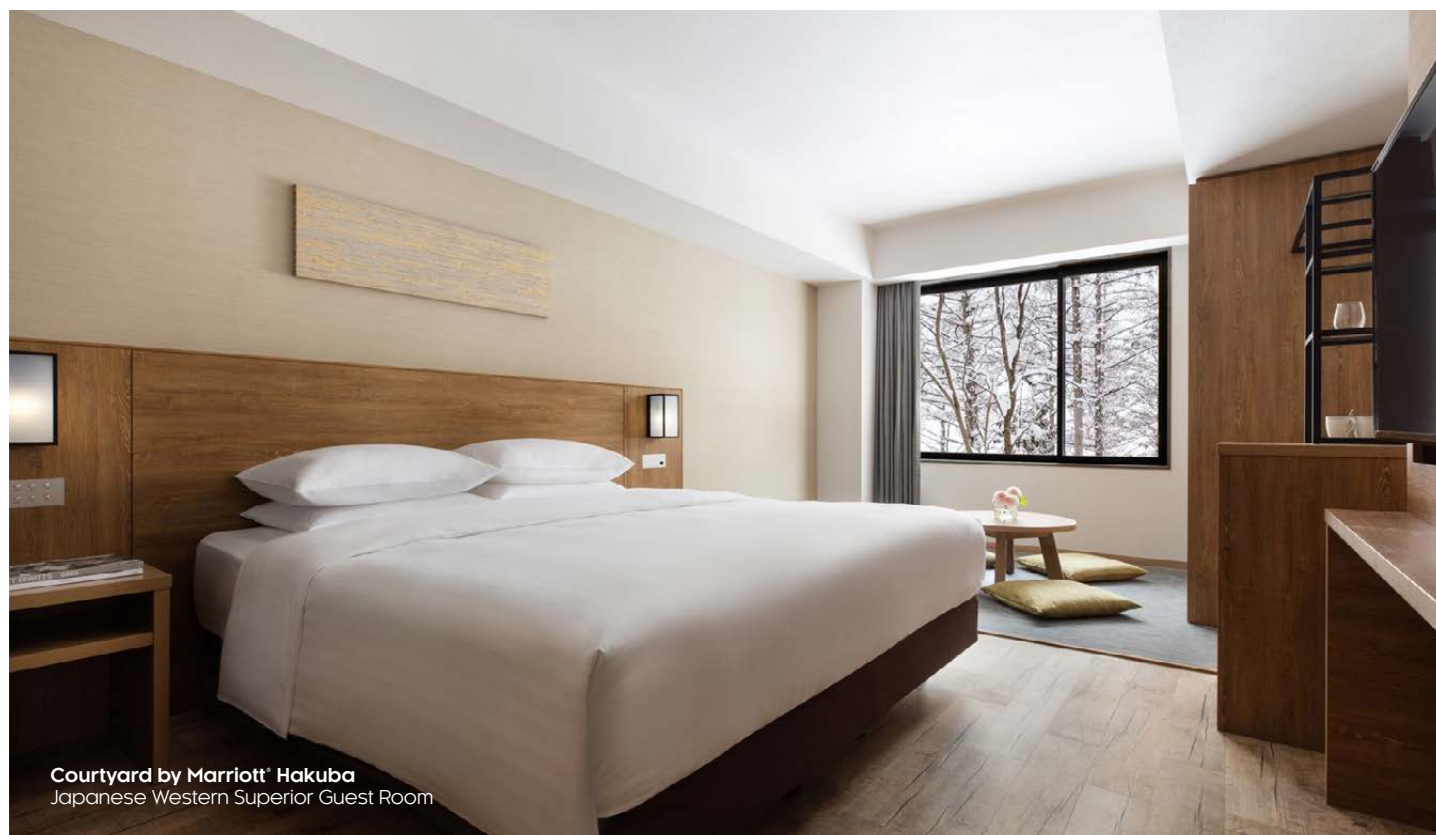

Featured Explorer Collection* Hotels & Resorts – Quick Reference Points Charts

For reservations with occupancy from 1 January 2021 – 31 March 2022

Country / Region	Dates	Room Type	Days	Club Points / Points Per Night
------------------	-------	-----------	------	--------------------------------

Courtyard by Marriott* Hakuba
Japanese Western Superior Guest Room

Featured Explorer Collection* Hotels & Resorts – Quick Reference Points Charts

For reservations with occupancy from 1 January 2021 – 31 March 2022