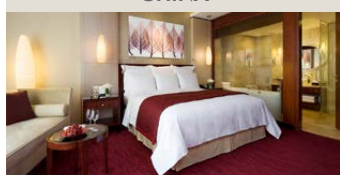

ASIA

CHINA

The Castle Hotel, a Luxury Collection Hotel, Dalian

Recently Added

1 Jan 2021 – 30 June 2021	Deluxe Mountain Room, Guest Room, 2 Twin/Single Bed(s), Mountain View	Sun – Sat	400
	Deluxe Ocean View Room, Guest Room, 1 King, Ocean View		500
	Deluxe Ocean View Room, Guest Room, 2 Twin/Single Bed(s), Ocean View		500
	Grand Ocean View Room, Guest Room, 1 King, Ocean View		600
1 Jul 2021 – 6 Oct 2021	Deluxe Mountain Room, Guest Room, 2 Twin/Single Bed(s), Mountain View	Sun – Sat	550
	Deluxe Ocean View Room, Guest Room, 1 King, Ocean View		650
	Deluxe Ocean View Room, Guest Room, 2 Twin/Single Bed(s), Ocean View		650
	Grand Ocean View Room, Guest Room, 1 King, Ocean View		750
7 Oct 2021 – 30 Dec 2021	Deluxe Mountain Room, Guest Room, 2 Twin/Single Bed(s), Mountain View	Sun – Sat	400
	Deluxe Ocean View Room, Guest Room, 1 King, Ocean View		500
	Deluxe Ocean View Room, Guest Room, 2 Twin/Single Bed(s), Ocean View		500
	Grand Ocean View Room, Guest Room, 1 King, Ocean View		600

CHINA

Beijing Marriott* Hotel Northeast

Recently Added

1 Jan 2021 – 31 Mar 2022	Deluxe Room, Guest Room, 1 King, City View	Sun – Sat	400
	Deluxe Room, Guest Room, 2 Double, City View		450

CHINA

Renaissance Shanghai Yu Garden Hotel