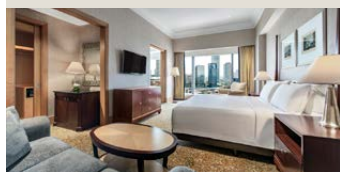

INDONESIA

The Ritz-Carlton Jakarta, Mega Kuningan

1 Apr 2021 – 31 May 2021	Grand Room, Guest Room, 1 King, City View	Sun – Sat	275
	Grand Room, Guest Room, 2 Double, City View		275
	Grand Club, Club Lounge Access, Guest Room, 1 King, City View, High Floor		375
	Mayfair Suite, Club Lounge Access, 1 Bedroom Junior Suite, 1 King, City View		475