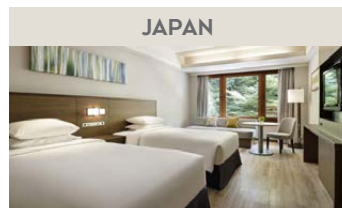

Featured Explorer Collection* Hotels & Resorts – Quick Reference Points Charts

For reservations with occupancy from 1 January 2021 – 31 March 2022

Country / Region	Dates	Room Type	Days	Club Points / Points Per Night

ASIA

Karuizawa Marriott* Hotel (continued)

10 Jan 2022	Superior King Room, Guest Room, 1 King, Sofa bed, Garden View	Sun – Fri	975
	Superior Twin Room, Guest Room, 2 Twin/Single Beds, Sofa Bed		975
	King Room with View Bath, Guest Room, Bedroom 1: 1 King, Bedroom 2: 2 Twin/Single Beds Futon		1,375
	Twin Room with View Bath, Guest Room, North Wing		1,375
	Superior King Room, Guest Room, 1 King, Sofa bed, Garden View	Sat	975
	Superior Twin Room, Guest Room, 2 Twin/Single Beds, Sofa Bed		975
	King Room with View Bath, Guest Room, Bedroom 1: 1 King, Bedroom 2: 2 Twin/Single Beds Futon		1,375
	Twin Room with View Bath, Guest Room, North Wing		1,375
11 Jan 2022 – 10 Feb 2022	Superior King Room, Guest Room, 1 King, Sofa bed, Garden View	Sun – Fri	650
	Superior Twin Room, Guest Room, 2 Twin/Single Beds, Sofa Bed		650
	King Room with View Bath, Guest Room, Bedroom 1: 1 King, Bedroom 2: 2 Twin/Single Beds Futon		950
	Twin Room with View Bath, Guest Room, North Wing		950
	Superior King Room, Guest Room, 1 King, Sofa bed, Garden View	Sat	975
	Superior Twin Room, Guest Room, 2 Twin/Single Beds, Sofa Bed		975
	King Room with View Bath, Guest Room, Bedroom 1: 1 King, Bedroom 2: 2 Twin/Single Beds Futon		1,375
	Twin Room with View Bath, Guest Room, North Wing		1,375
11 Feb 2022	Superior King Room, Guest Room, 1 King, Sofa bed, Garden View	Sun – Fri	975
	Superior Twin Room, Guest Room, 2 Twin/Single Beds, Sofa Bed		975
	King Room with View Bath, Guest Room, Bedroom 1: 1 King, Bedroom 2: 2 Twin/Single Beds Futon		1,375
	Twin Room with View Bath, Guest Room, North Wing		1,375
	Superior King Room, Guest Room, 1 King, Sofa bed, Garden View	Sat	975
	Superior Twin Room, Guest Room, 2 Twin/Single Beds, Sofa Bed		975
	King Room with View Bath, Guest Room, Bedroom 1: 1 King, Bedroom 2: 2 Twin/Single Beds Futon		1,375
	Twin Room with View Bath, Guest Room, North Wing		1,375