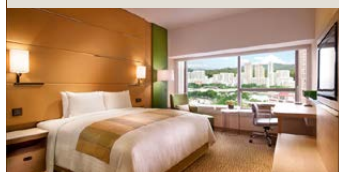

Featured Explorer Collection* Hotels & Resorts – Quick Reference Points Charts

For reservations with occupancy from 1 January 2021 – 31 March 2022

Country / Region	Dates	Room Type	Days	Club Points / Points Per Night

ASIA

HONG KONG SAR

Courtyard by Marriott* Hong Kong Sha Tin

1 Apr 2021 – 30 Sep 2021	Deluxe King, Guest Room, City View	Sun – Sat	375
1 Oct 2021 – 31 Dec 2021			475
1 Jan 2022 – 31 Jan 2022			425
1 Feb 2022 – 3 Feb 2022			550
4 Feb 2022 – 31 Mar 2022			425